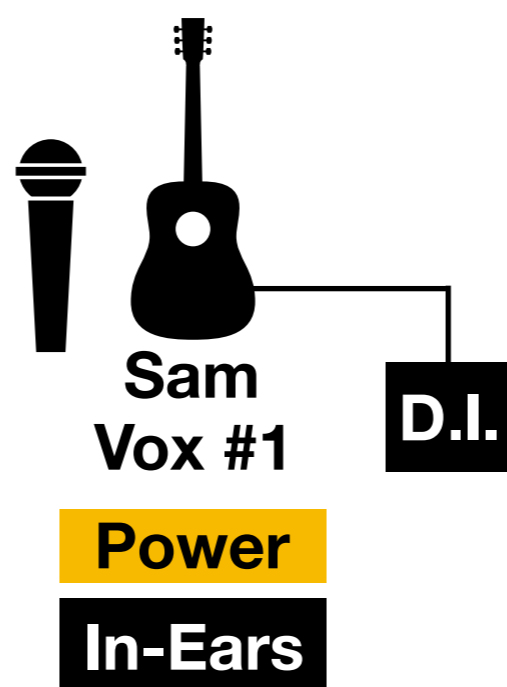

# MISSISSIPPI MOONLIGHT

Stageplot (2020)

Nick  
In-Ears

Bass  
D.i.

Power  
D.I.

GTR  
SM57

Power

#1

Dillon  
Vox #2

Vox PDL

Power  
In-Ears

Zac.B  
Vox #3

Wedge

#2

Zach.D  
Vox #4

Wedge

Power

A black silhouette icon of a speaker cabinet with two circular drivers.

Sam  
Vox #1

Power  
In-Ears

## **Inputs:**

- 1. Kick**
- 2. Snare**
- 3. Hi-Hat**
- 4. Tom #1**
- 5. Tom #2**
- 6. Tom #3**
- 7. Tom #4**
- 8. Overhead L**
- 9. Overhead R**
- 10. Bass D.I.**
- 11. GTR #1 (Mic or D.I.)**
- 12. GTR #2 (Mic or D.I.)**
- 13. Acoustic D.I.**
- 14. Vox #1**
- 15. Vox #2 (Extra XLR for Mic Pedal)**
- 16. Vox #3**
- 17. Vox #4**